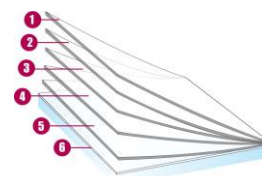

Ultraviolet transmission	0.5 %
Visible light transmission	73 %
Reflection of external visible light	8 %
Reflection of internal visible light	8 %
Total solar energy rejected	20 %
Total solar energy rejected 2	21 %
Solar ratio :	
Solar energy reflection	9 %
Solar energy absorption	16 %
Solar energy transmission	75 %
Reduction in Solar Glare	17 %
g-value	0.79
u-value	42221
Shading coefficient	0.8

Installation type Internal application

Roll length	30,5 m
PET / PVC composition	PET
Thickness	50 µ

Colour : LIGHT GREY

CONSTRUCTION

1. "Hard" scratch resistant layer, for durability and ease of maintenance during window cleaning
2. Dyed polyester without optical distortion
3. Bonding adhesive
4. High optical quality polyester
5. PS adhesive, glass polymerization within 15 days
6. Protection release liner, disposable after installation